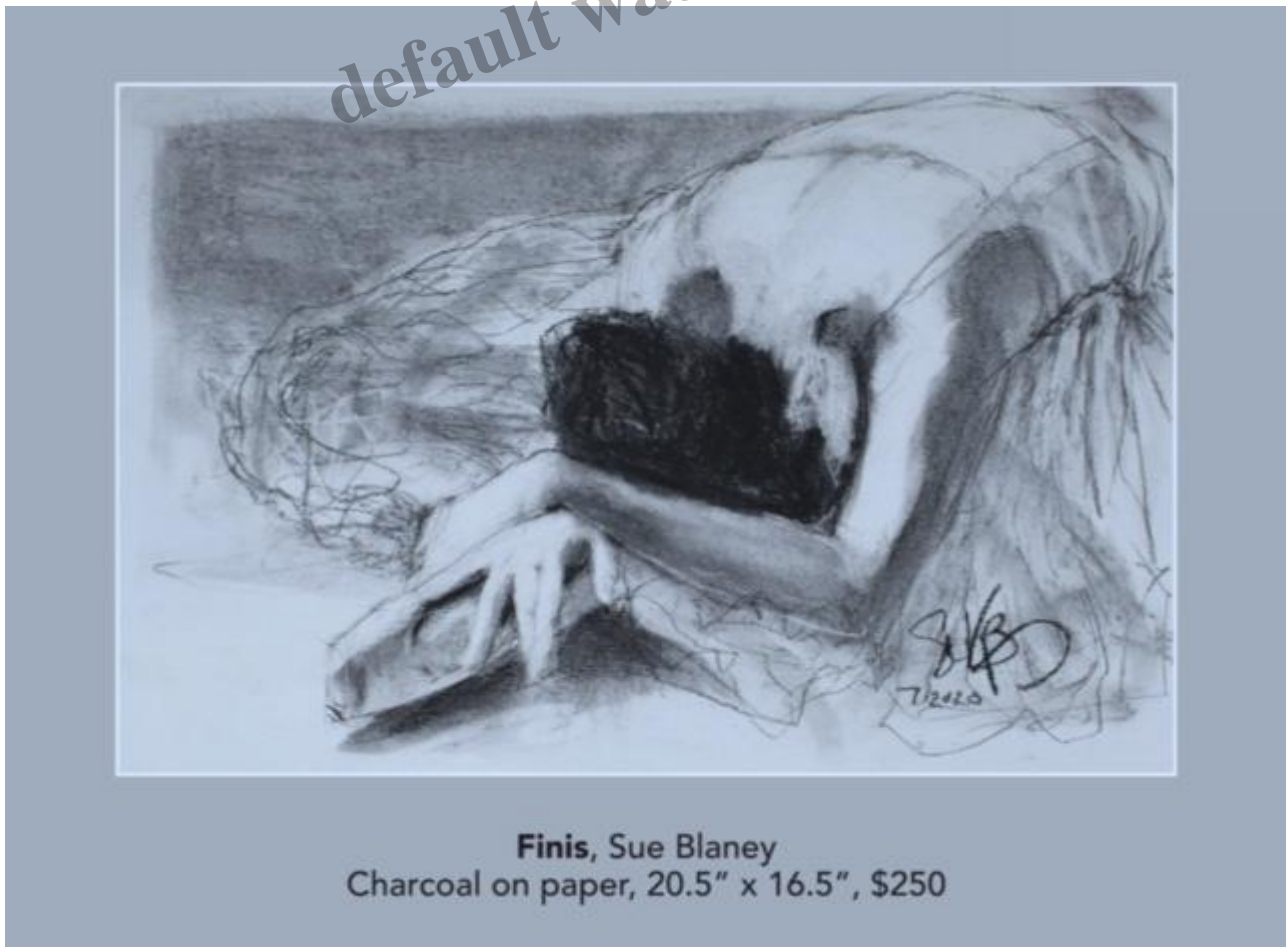

### Description

• Sue Blaney (Burton Woods Lane) was an artist in the 2020 Juried Art Exhibition CCAC's 11th Annual Golden Ticket, and the first Golden Ticket exhibition held entirely outdoors, features diverse, talented artists living or working within a 25-mile radius of the Clifton Cultural Arts Center. <https://cliftonculturalarts.org/exhibits/golden-ticket/>

---

•Heather Herr, (Betula) was featured on the "Cincinnati" Real Producers December Cover.

**Date Created**  
December 1, 2020  
**Author**  
northavondale