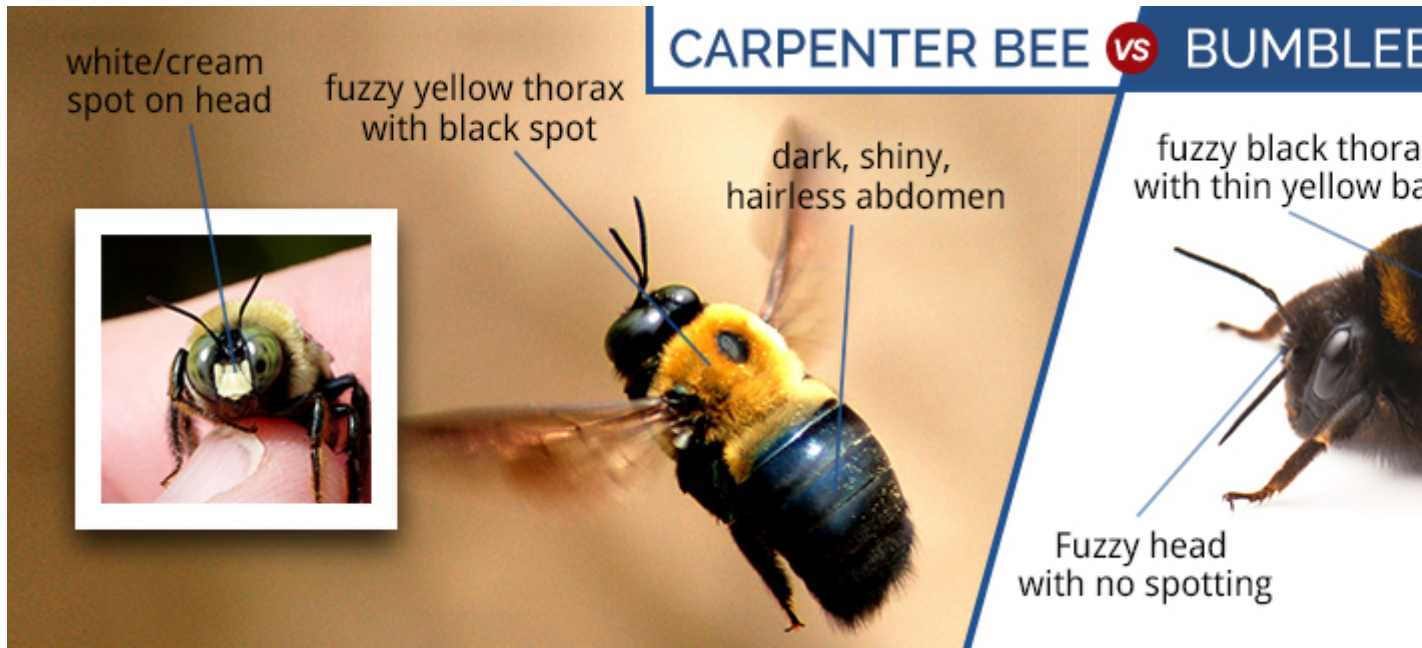

Save some carpenter bees! April 2022

Description

The carpenter bees you see close by are males and they CAN NOT STING!

default watermark

default watermark

TEACH YOUR KIDS A C

**CARPENTER BEES ARE SPECIAL
OF TOMATOES USING 'BUZZ**

pollinator friendly yards on

Carpenter Bees

QUICK STATS:

Color:
Yellow and black

Shape:
Robust, oval

Size:
½ – 1 inch long

Region:
Found throughout the U.S.

The females won't come near you. Carpenter bees have a special "BUZZ POLLINATION" that is necessary for tomatoes, blueberries and eggplants! We need our valuable native pollinators! Read more here: <https://extension.umd.edu/resource/meet-pollinator-carpenter-bee>

More here: <https://www.smliv.com/outdoors/buzzing-behemoths-are-peaceful-pollinators>

Date Created
April 23, 2022
Author
northavondale