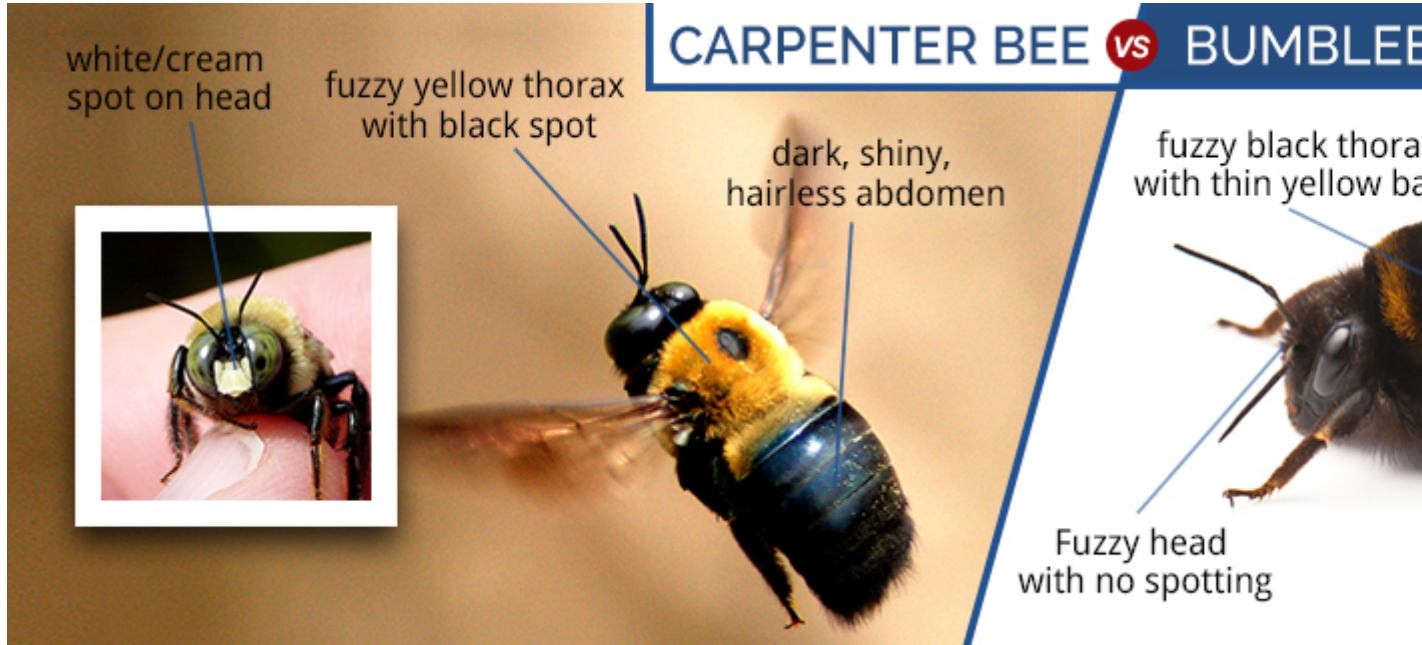

Save some carpenter bees! April 2022

Description

The carpenter bees you see close by are males and they CAN NOT STING!

default watermark

default watermark

TEACH YOUR KIDS A C

**CARPENTER BEES ARE SPECIAL
OF TOMATOES USING 'BUZZ**

pollinator friendly yards on

Carpenter Bees

QUICK STATS:

Color:
Yellow and black

Shape:
Robust, oval

Size:
½ – 1 inch long

Region:
Found throughout the U.S.

The females won't come near you. Carpenter bees have a special "BUZZ POLLINATION" that is necessary for tomatoes, blueberries and eggplants! We need our valuable native pollinators! Read more here: <https://extension.umd.edu/resource/meet-pollinator-carpenter-bee>

More here: <https://www.smliv.com/outdoors/buzzing-behemoths-are-peaceful-pollinators>

Date Created
April 23, 2022
Author
northavondale