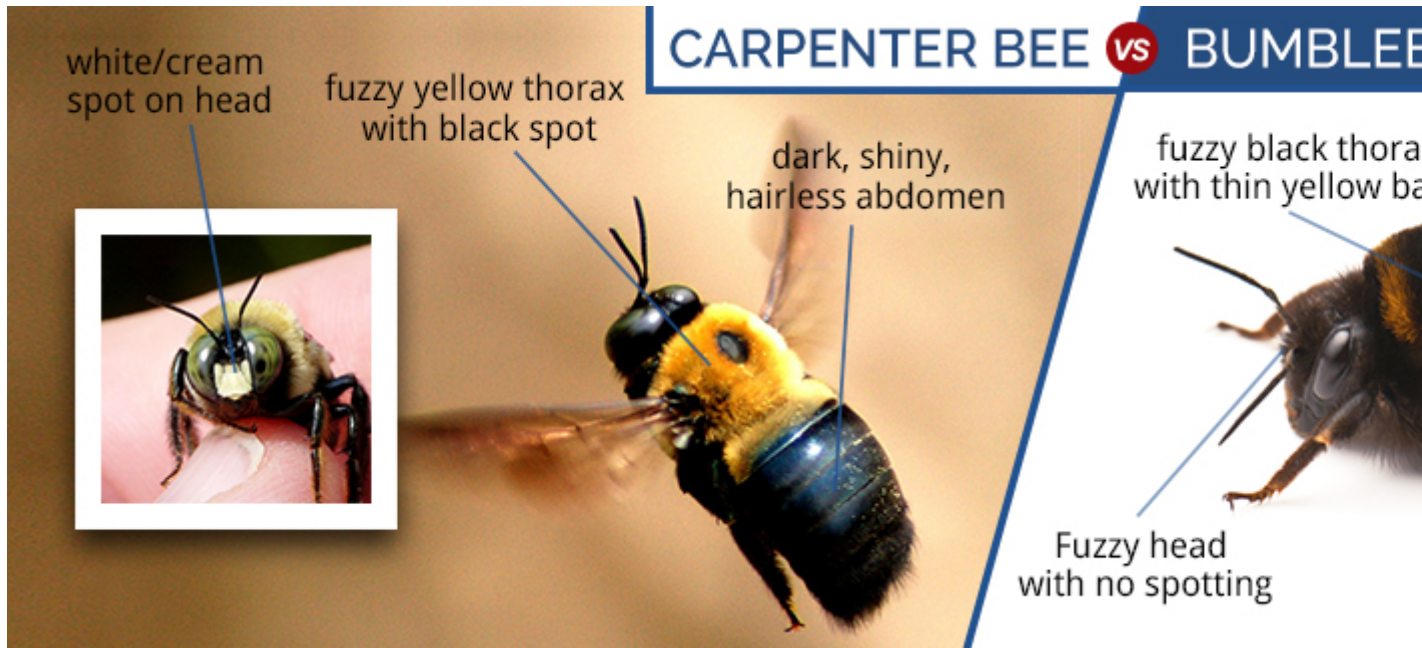

The females won't come near you. Carpenter bees have a special "BUZZ POLLINATION" that is necessary for tomatoes, blueberries and eggplants! We need our valuable native pollinators! Read more here: <https://extension.umd.edu/resource/meet-pollinator-carpenter-bee>

More here: <https://www.smliv.com/outdoors/buzzing-behemoths-are-peaceful-pollinators>

Date Created
April 23, 2022
Author
northavondale