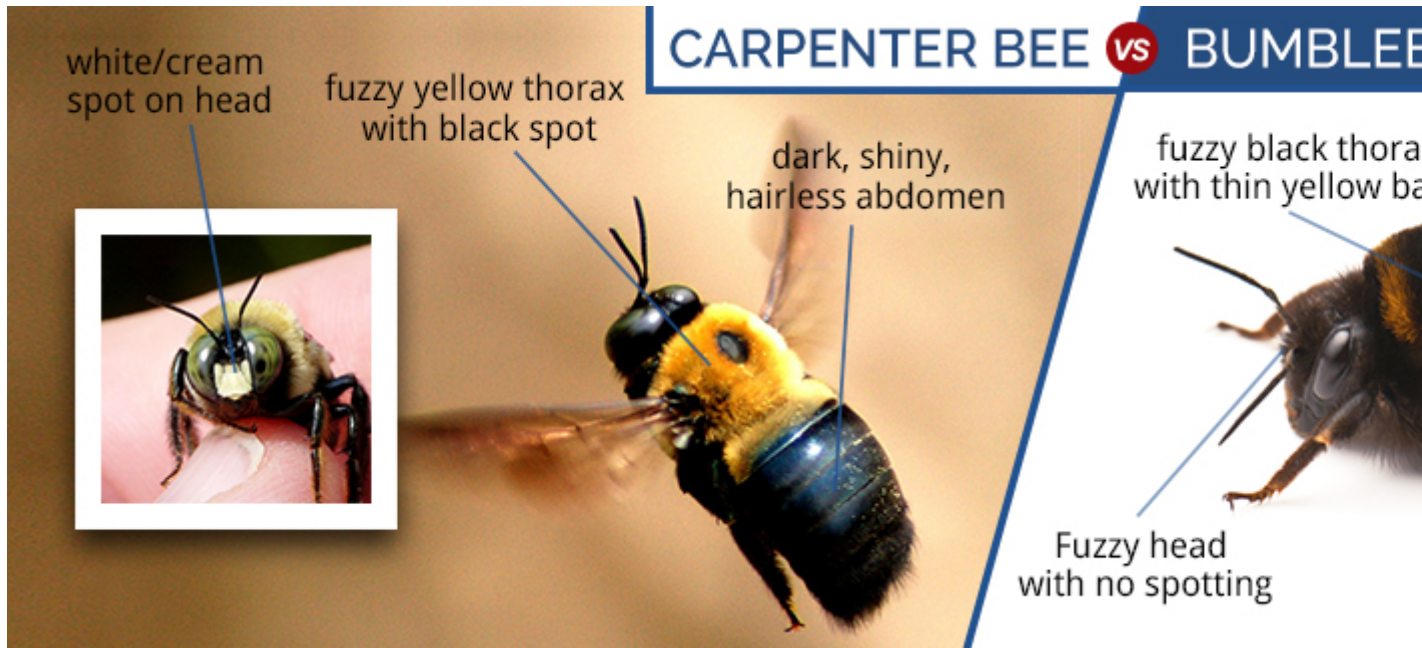

## Description

The carpenter bees you see close by are males and they CAN NOT STING!

default watermark

*default watermark*

# Carpenter Bees

## QUICK STATS:

**Color:**  
Yellow and black

**Shape:**  
Robust, oval

**Size:**  
½ – 1 inch long

**Region:**  
Found throughout the U.S.

The females won't come near you. Carpenter bees have a special "BUZZ POLLINATION" that is necessary for tomatoes, blueberries and eggplants! We need our valuable native pollinators! Read more here: <https://extension.umd.edu/resource/meet-pollinator-carpenter-bee>

More here: <https://www.smliv.com/outdoors/buzzing-behemoths-are-peaceful-pollinators>

**Date Created**  
April 23, 2022  
**Author**  
northavondale